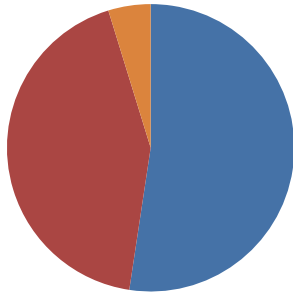

Offham Primary School makes sure its pupils are well behaved

- Strongly Agree
- Agree
- Disagree
- Strongly Disagree
- No Experience
- Don't Know