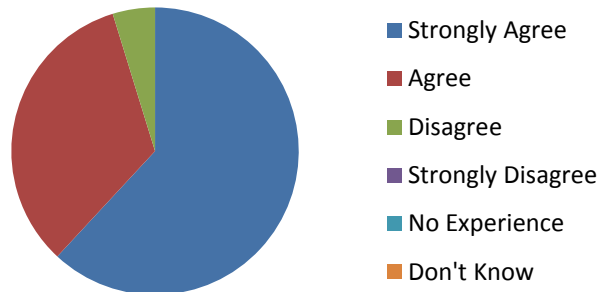

My child receives appropriate homework for their age