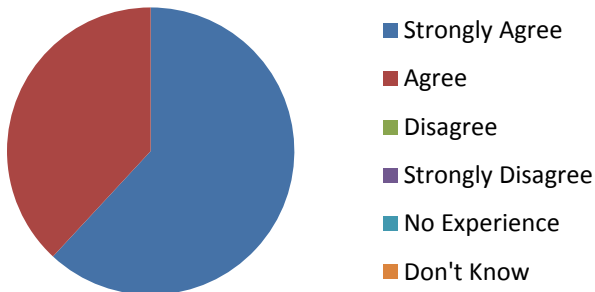

My child is taught well at Offham Primary School