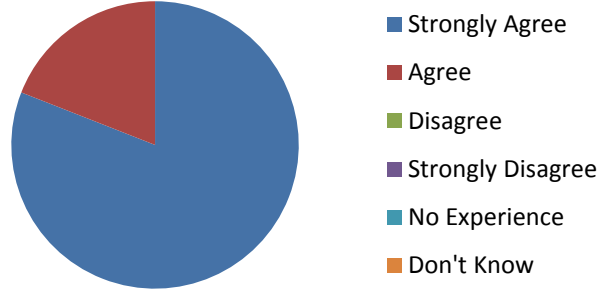

Blue Class Parent Survey

2016

My child is happy at Offham Primary School

My child feels safe at Offham Primary School

My child makes good progress at Offham Primary School

My child is well looked after at Offham Primary School