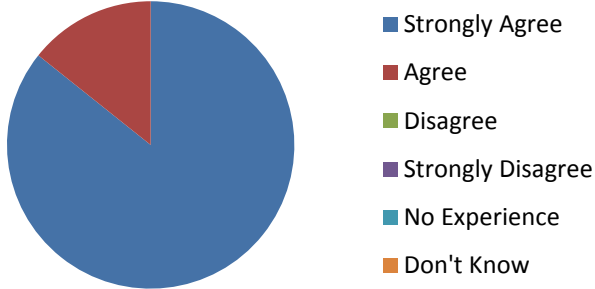

Blue Class Parent Survey

2016

My child is happy at Offham Primary School

My child feels safe at Offham Primary School

My child makes good progress at Offham Primary School

My child is well looked after at Offham Primary School