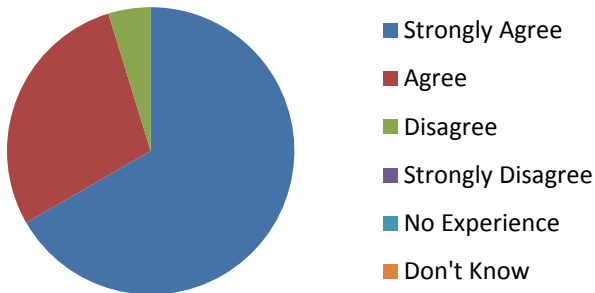

Blue Class Parent Survey

2016

My child is happy at Offham Primary School

My child feels safe at Offham Primary School

My child makes good progress at Offham Primary School

My child is well looked after at Offham Primary School