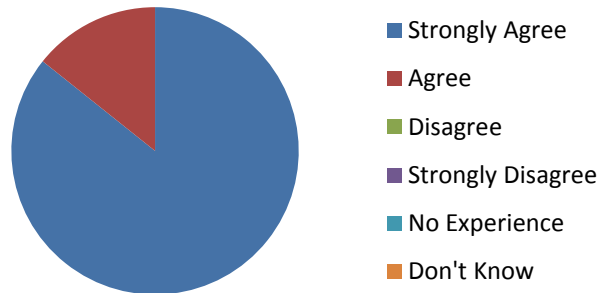

Blue Class Parent Survey

2016

My child is happy at Offham Primary School

My child feels safe at Offham Primary School

My child makes good progress at Offham Primary School

My child is well looked after at Offham Primary School