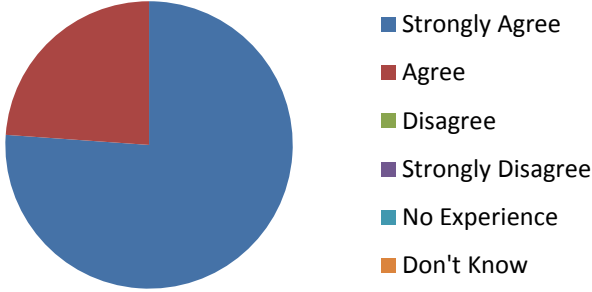

EYFS and KS1
Parent Survey 2016

My child is happy at Offham Primary School

My child feels safe at Offham Primary School

My child makes good progress at Offham Primary School

My child is well looked after at Offham Primary School