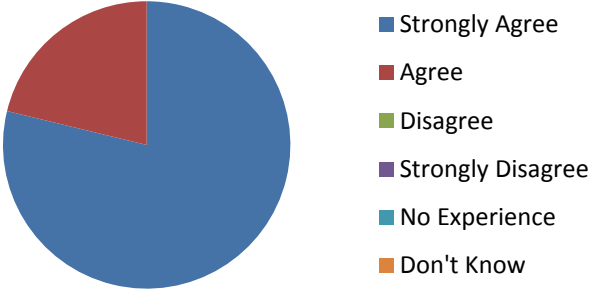

EYFS and KS1
Parent Survey 2016

My child is happy at Offham Primary School

My child feels safe at Offham Primary School

My child makes good progress at Offham Primary School

My child is well looked after at Offham Primary School