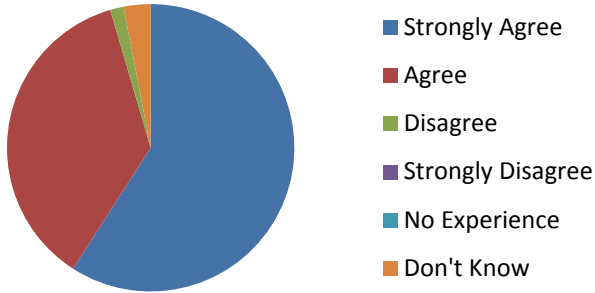

Offham Primary School makes sure its pupils are well behaved