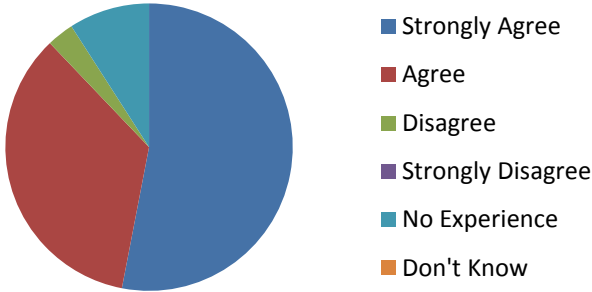

My child receives appropriate homework for their age