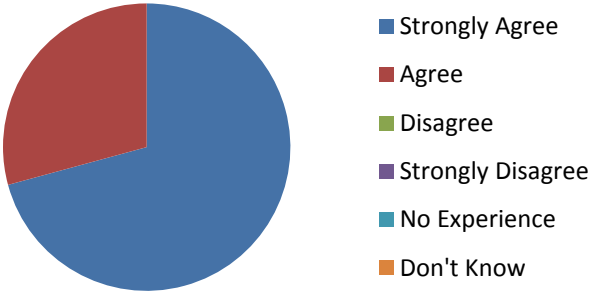

My child is taught well at Offham Primary School