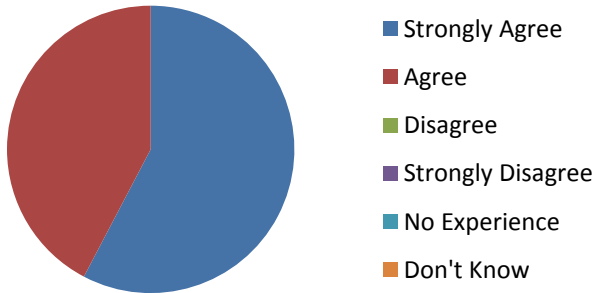

Green Class Parent Survey

2016

My child is happy at Offham Primary School

My child feels safe at Offham Primary School

My child makes good progress at Offham Primary School

My child is well looked after at Offham Primary School