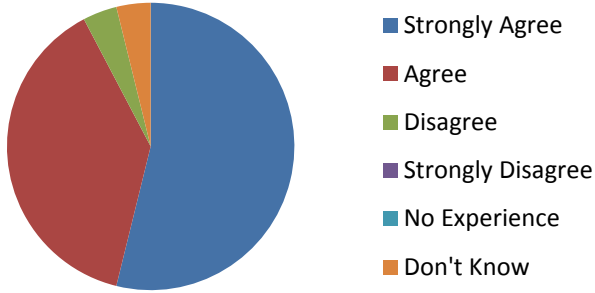

Green Class Parent Survey

2016

My child is happy at Offham Primary School

My child feels safe at Offham Primary School

My child makes good progress at Offham Primary School

My child is well looked after at Offham Primary School