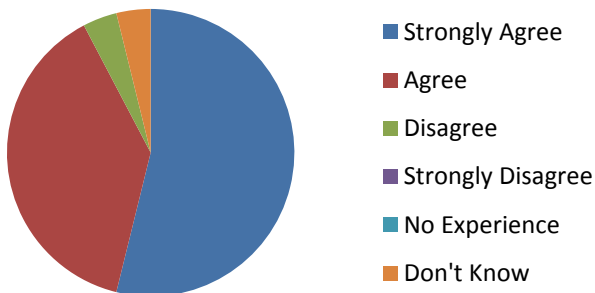

My child is taught well at Offham Primary School