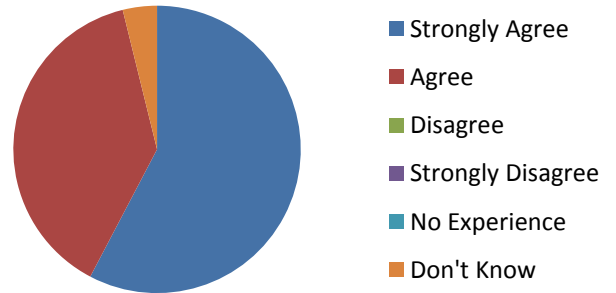

Green Class Parent Survey

2016

My child is happy at Offham Primary School

My child feels safe at Offham Primary School

My child makes good progress at Offham Primary School

My child is well looked after at Offham Primary School