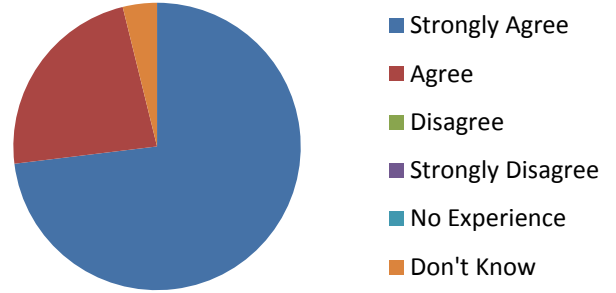

Green Class Parent Survey

2016

My child is happy at Offham Primary School

My child feels safe at Offham Primary School

My child makes good progress at Offham Primary School

My child is well looked after at Offham Primary School