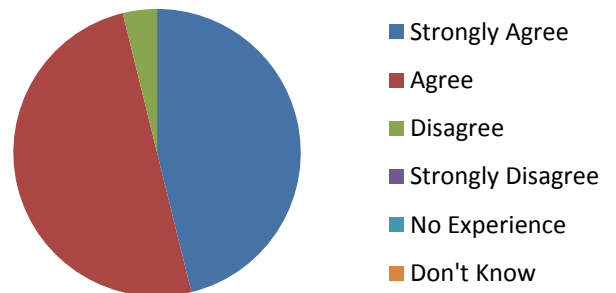

My child receives appropriate homework for their age