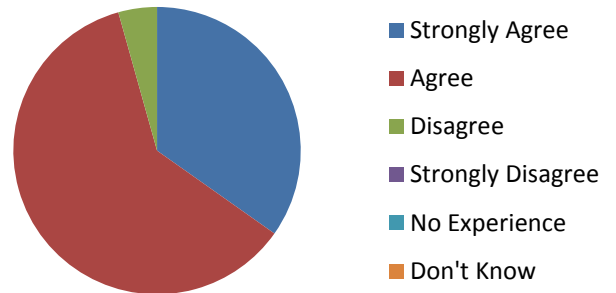

My child receives appropriate homework for their age