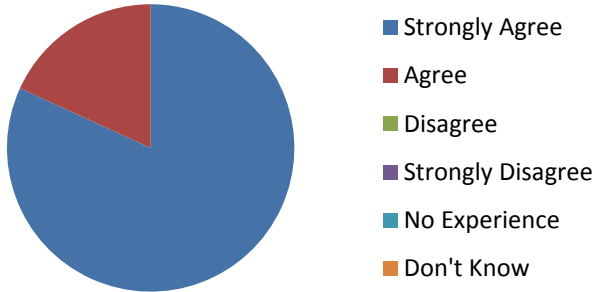

Orange Class Parent Survey

2016

My child is happy at Offham Primary School

My child feels safe at Offham Primary School

My child makes good progress at Offham Primary School

My child is well looked after at Offham Primary School