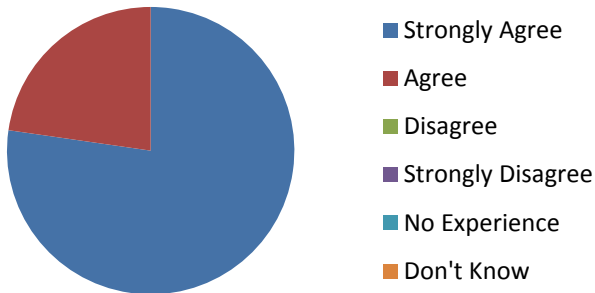

My child is taught well at Offham Primary School