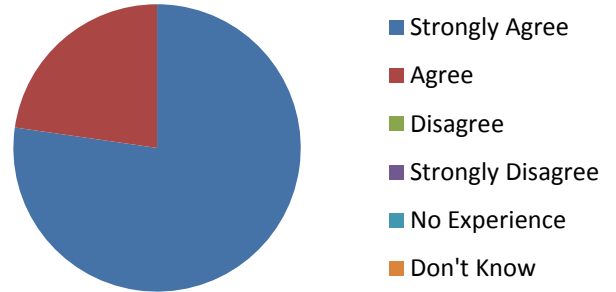

Orange Class Parent Survey

2016

My child is happy at Offham Primary School

My child feels safe at Offham Primary School

My child makes good progress at Offham Primary School

My child is well looked after at Offham Primary School