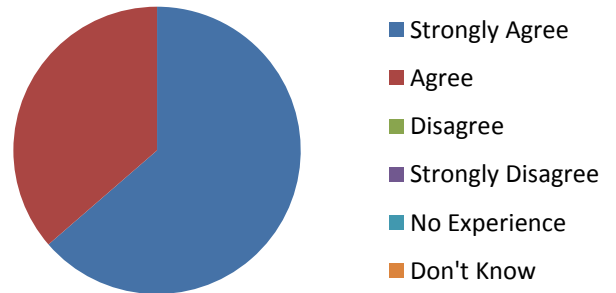

Orange Class Parent Survey

2016

My child is happy at Offham Primary School

My child feels safe at Offham Primary School

My child makes good progress at Offham Primary School

My child is well looked after at Offham Primary School