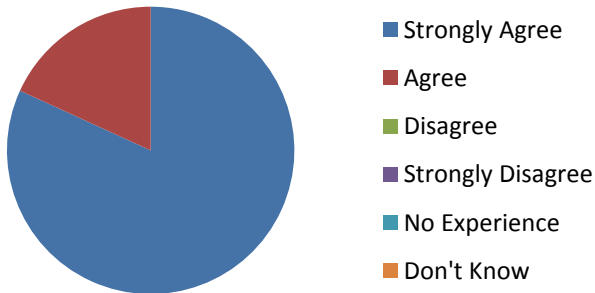

Orange Class Parent Survey

2016

My child is happy at Offham Primary School

My child feels safe at Offham Primary School

My child makes good progress at Offham Primary School

My child is well looked after at Offham Primary School