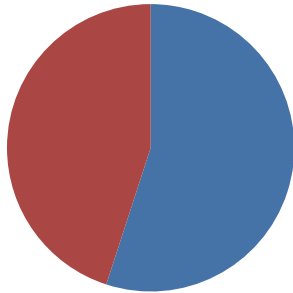

Offham Primary School makes sure its pupils are well behaved

- Strongly Agree
- Agree
- Disagree
- Strongly Disagree
- No Experience
- Don't Know