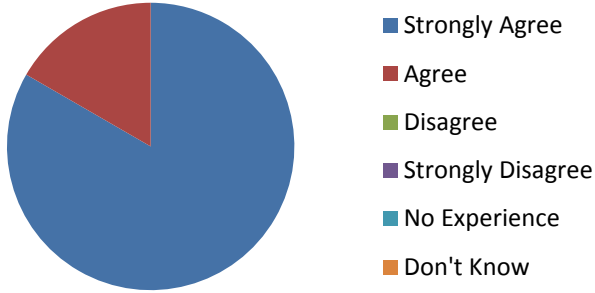

Purple Class Parent Survey

2016

My child is happy at Offham Primary School

My child feels safe at Offham Primary School

My child makes good progress at Offham Primary School

My child is well looked after at Offham Primary School