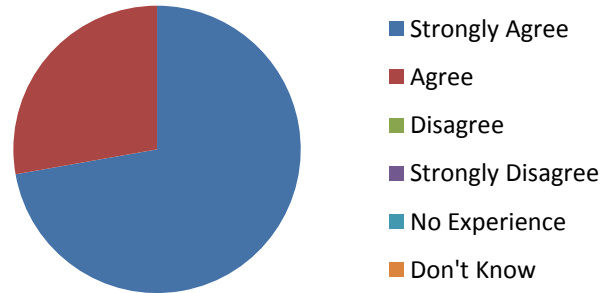

Purple Class Parent Survey

2016

My child is happy at Offham Primary School

My child feels safe at Offham Primary School

My child makes good progress at Offham Primary School

My child is well looked after at Offham Primary School