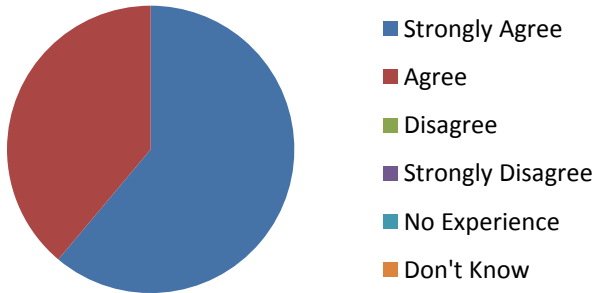

Purple Class Parent Survey

2016

My child is happy at Offham Primary School

My child feels safe at Offham Primary School

My child makes good progress at Offham Primary School

My child is well looked after at Offham Primary School