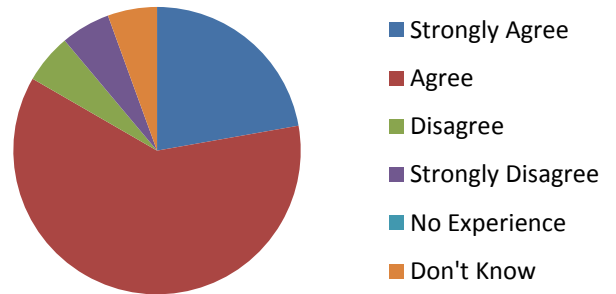

My child receives appropriate homework for their age