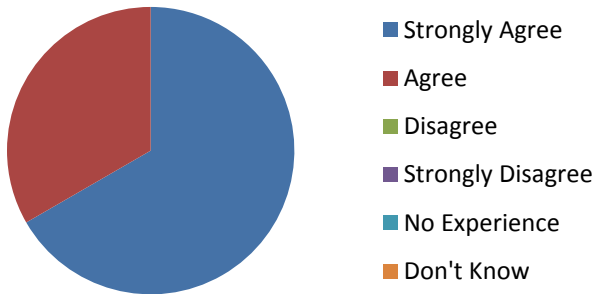

My child is taught well at Offham Primary School