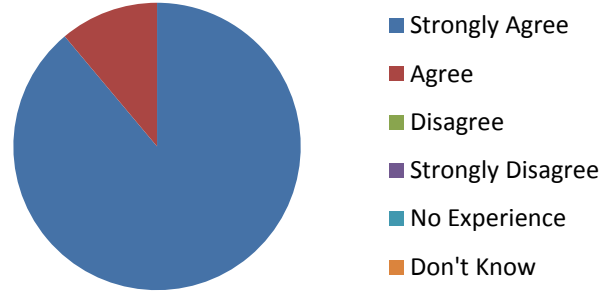

Purple Class Parent Survey

2016

My child is happy at Offham Primary School

My child feels safe at Offham Primary School

My child makes good progress at Offham Primary School

My child is well looked after at Offham Primary School